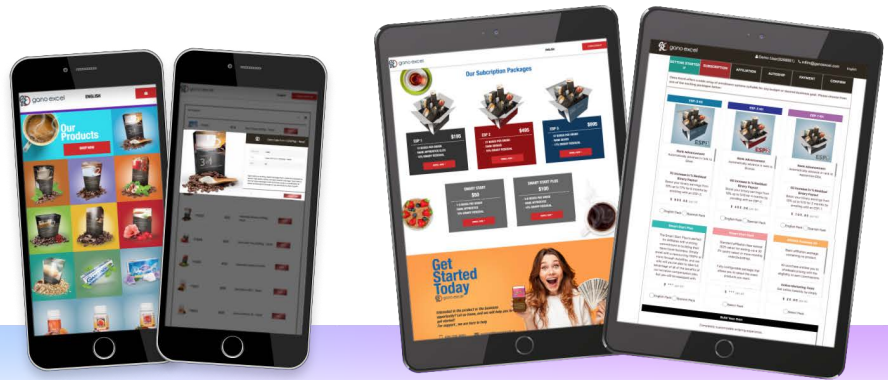

# TAKE YOUR BUSINESS ONLINE!

Looking to do more business online? *Gano Excel has upgraded its replicant websites with a new design called “Opportunity + Retail.”* There’s a lot to love about this new website!